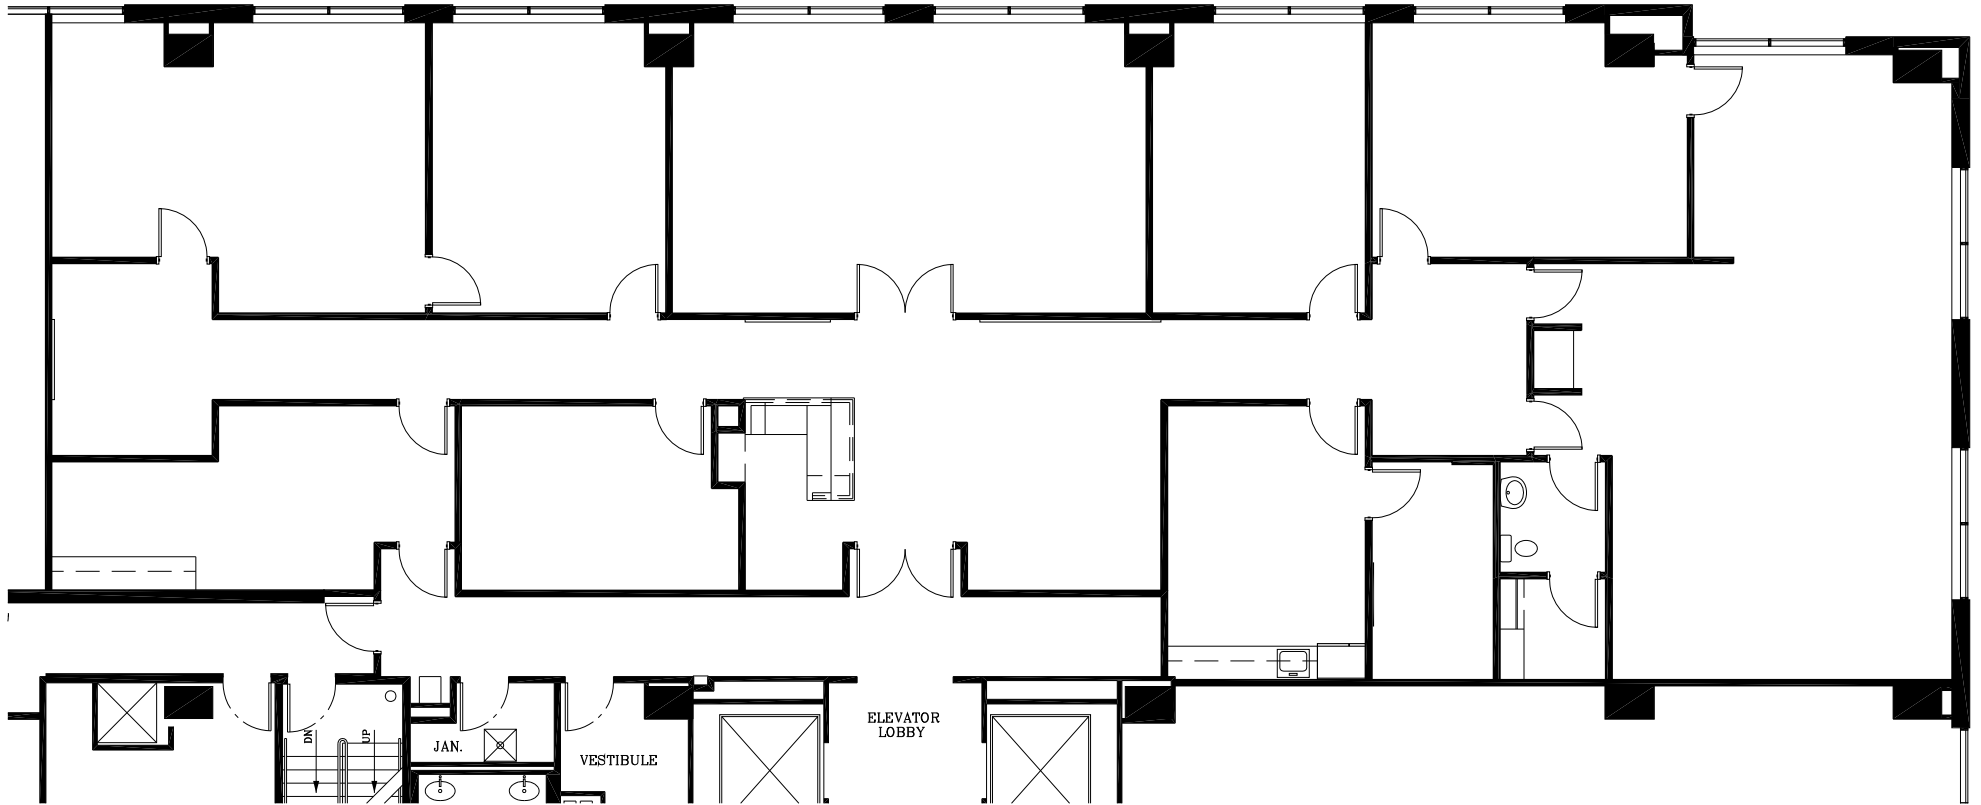

Resurgens Plaza

945 E. Paces Ferry Road Atlanta, GA 30326

24th Floor - Suite 2450
5,318 RSF

TRANSWESTERN®
The Performance Advantage in Real Estate

Greg Frankum
(404) 842-6565
greg.frankum@transwestern.com

Matt Spickard
(404) 842-6566
matt.spickard@transwestern.com